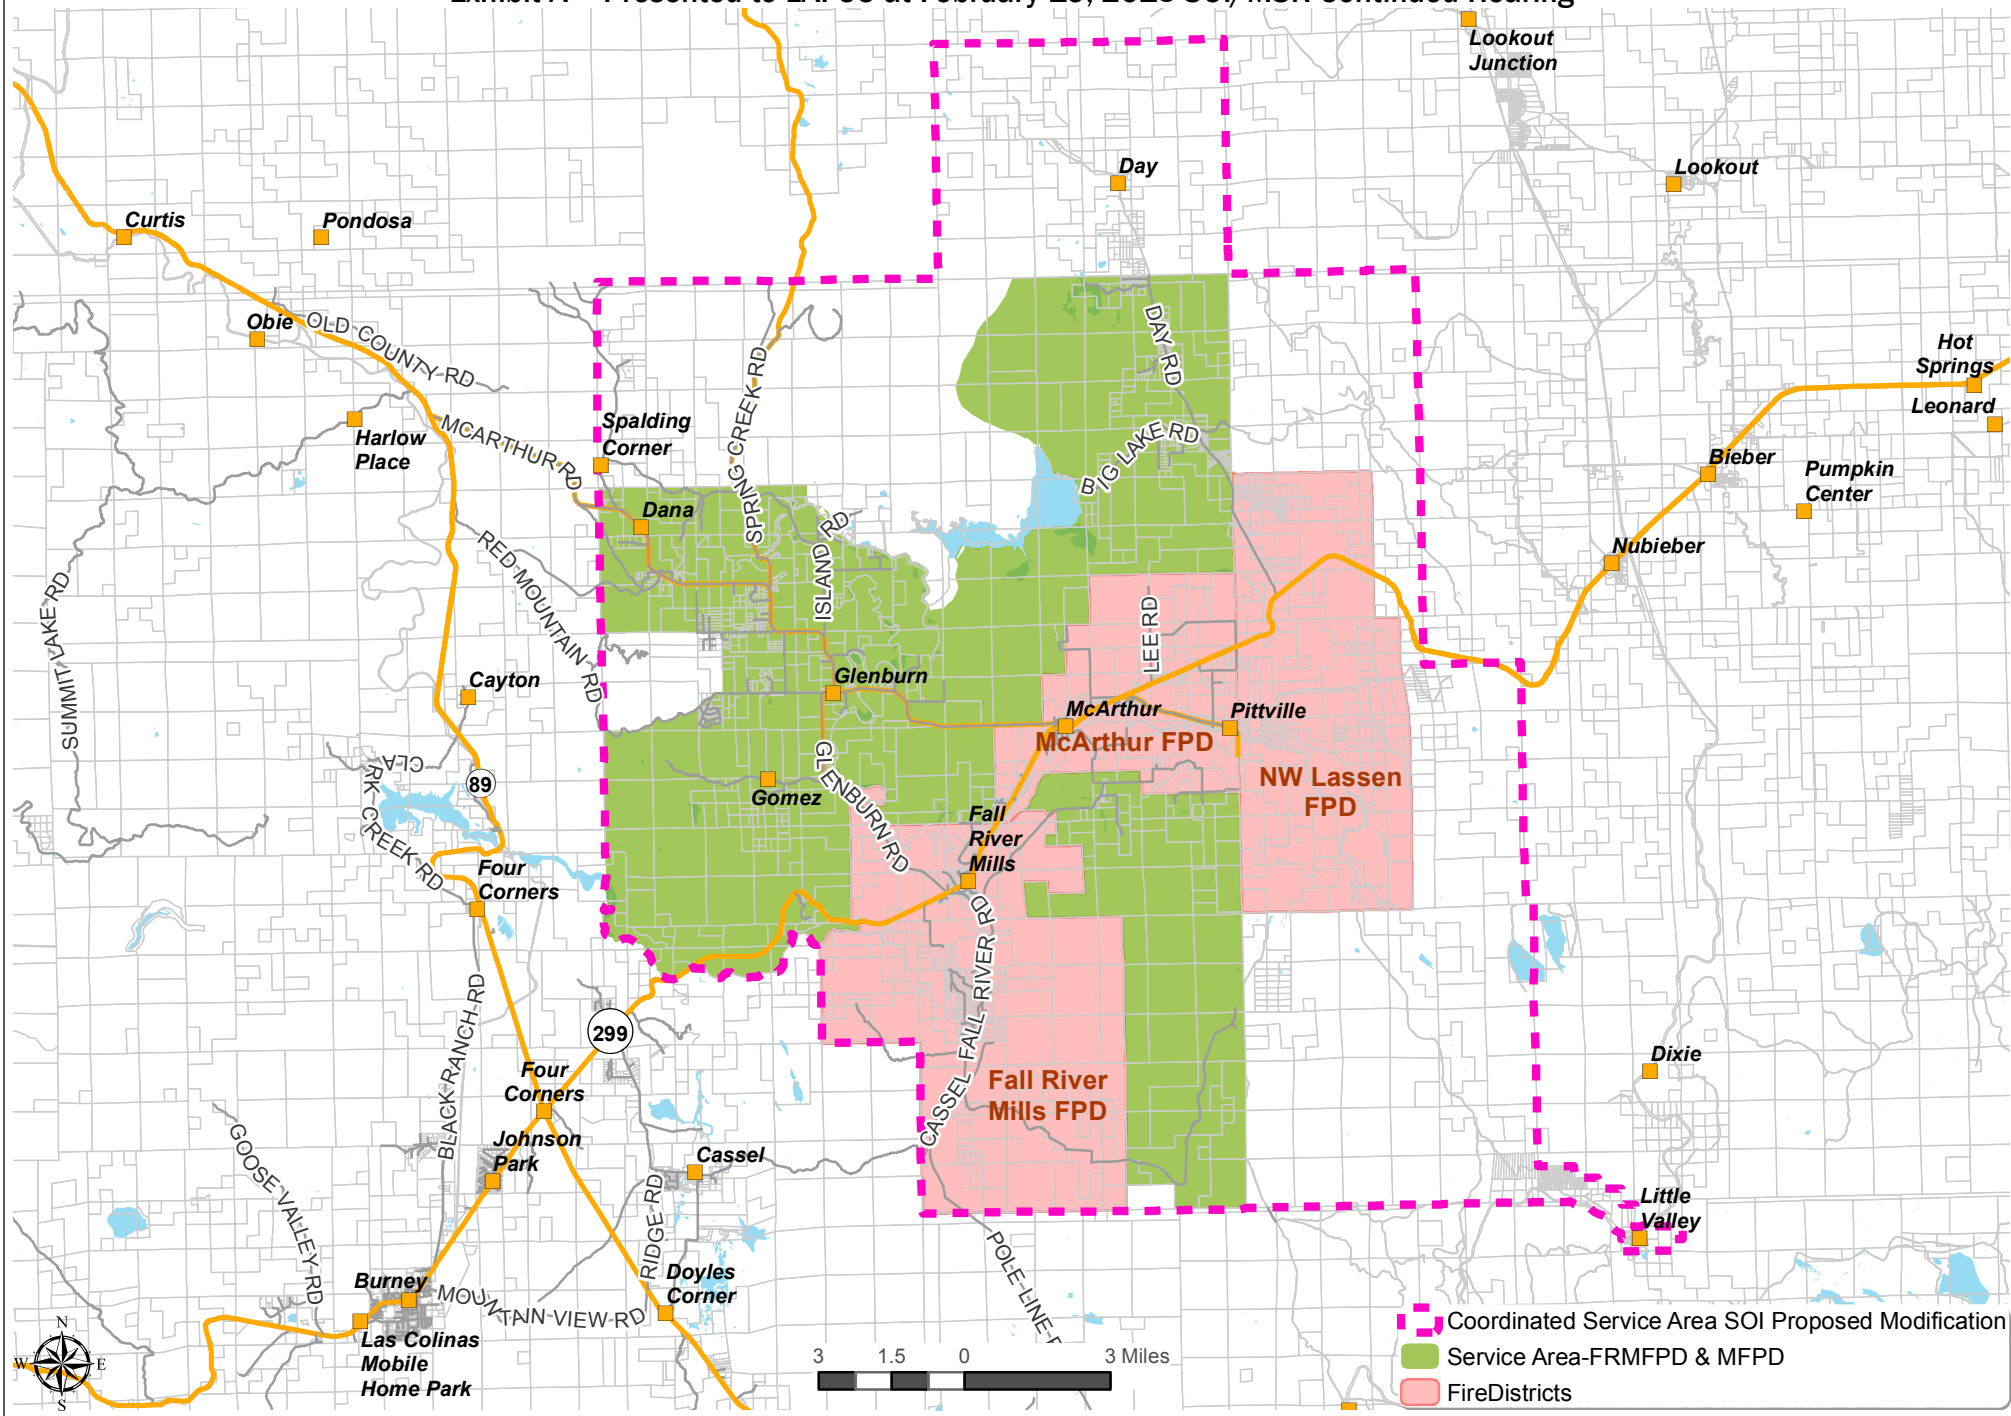

2014 Fall River Valley Coordinated FPD Service Area Sphere of Influence
Affected Agencies: Fall River Mills FPD - McArthur FPD - NW Lassen FPD
Exhibit A – Presented to LAFCO at February 19, 2015 SOI/MSR Continued Hearing

- Coordinated Service Area SOI Proposed Modification
- Service Area-FRMFPD & MFPD
- FireDistricts