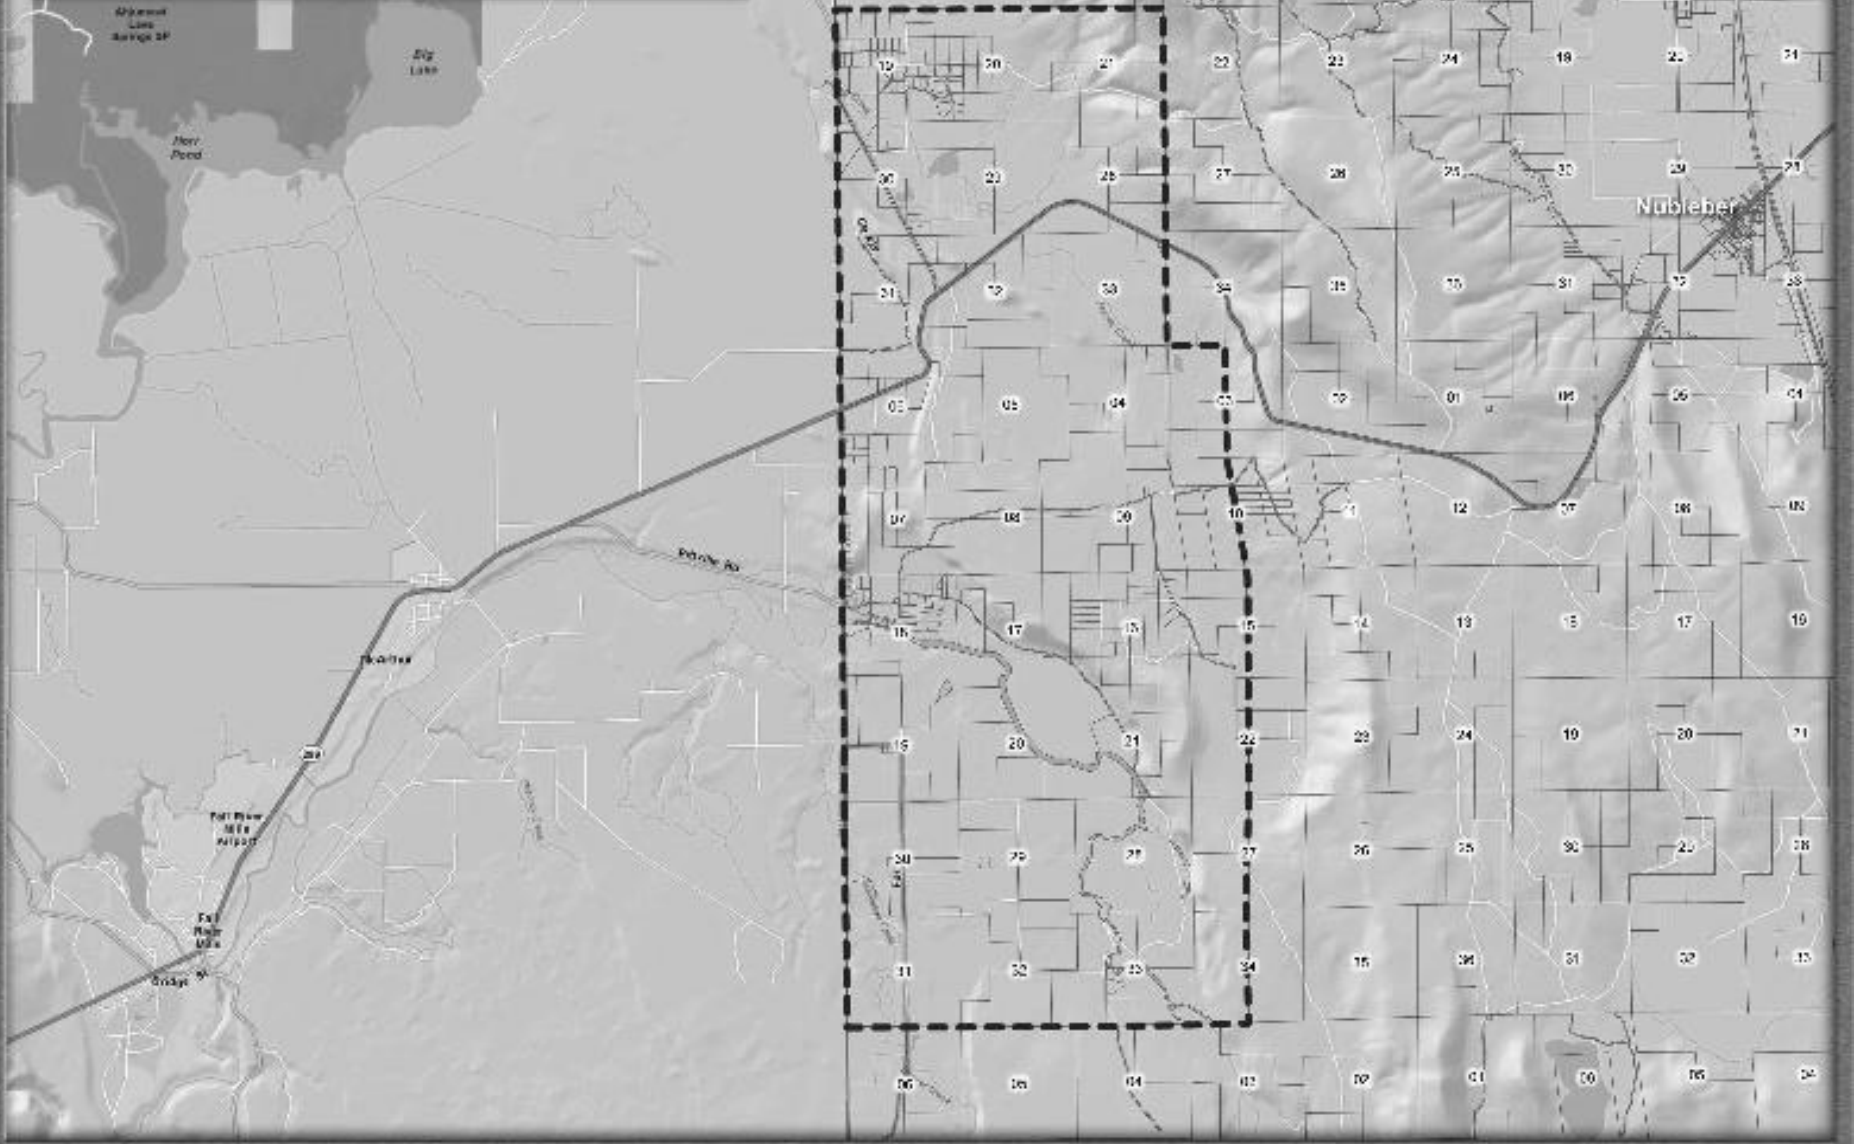

# NORTHWEST LASSEN FIRE PROTECTION DISTRICT

District Boundary  
and Sphere of Influence

January 2010

Local Agency Formation Commission of Lassen County

Shoshone Lake  
Savage SF  
Big Lake  
Herr Pond

Nubleher

Fall River  
Mills  
Mills

Bridge

Parkway