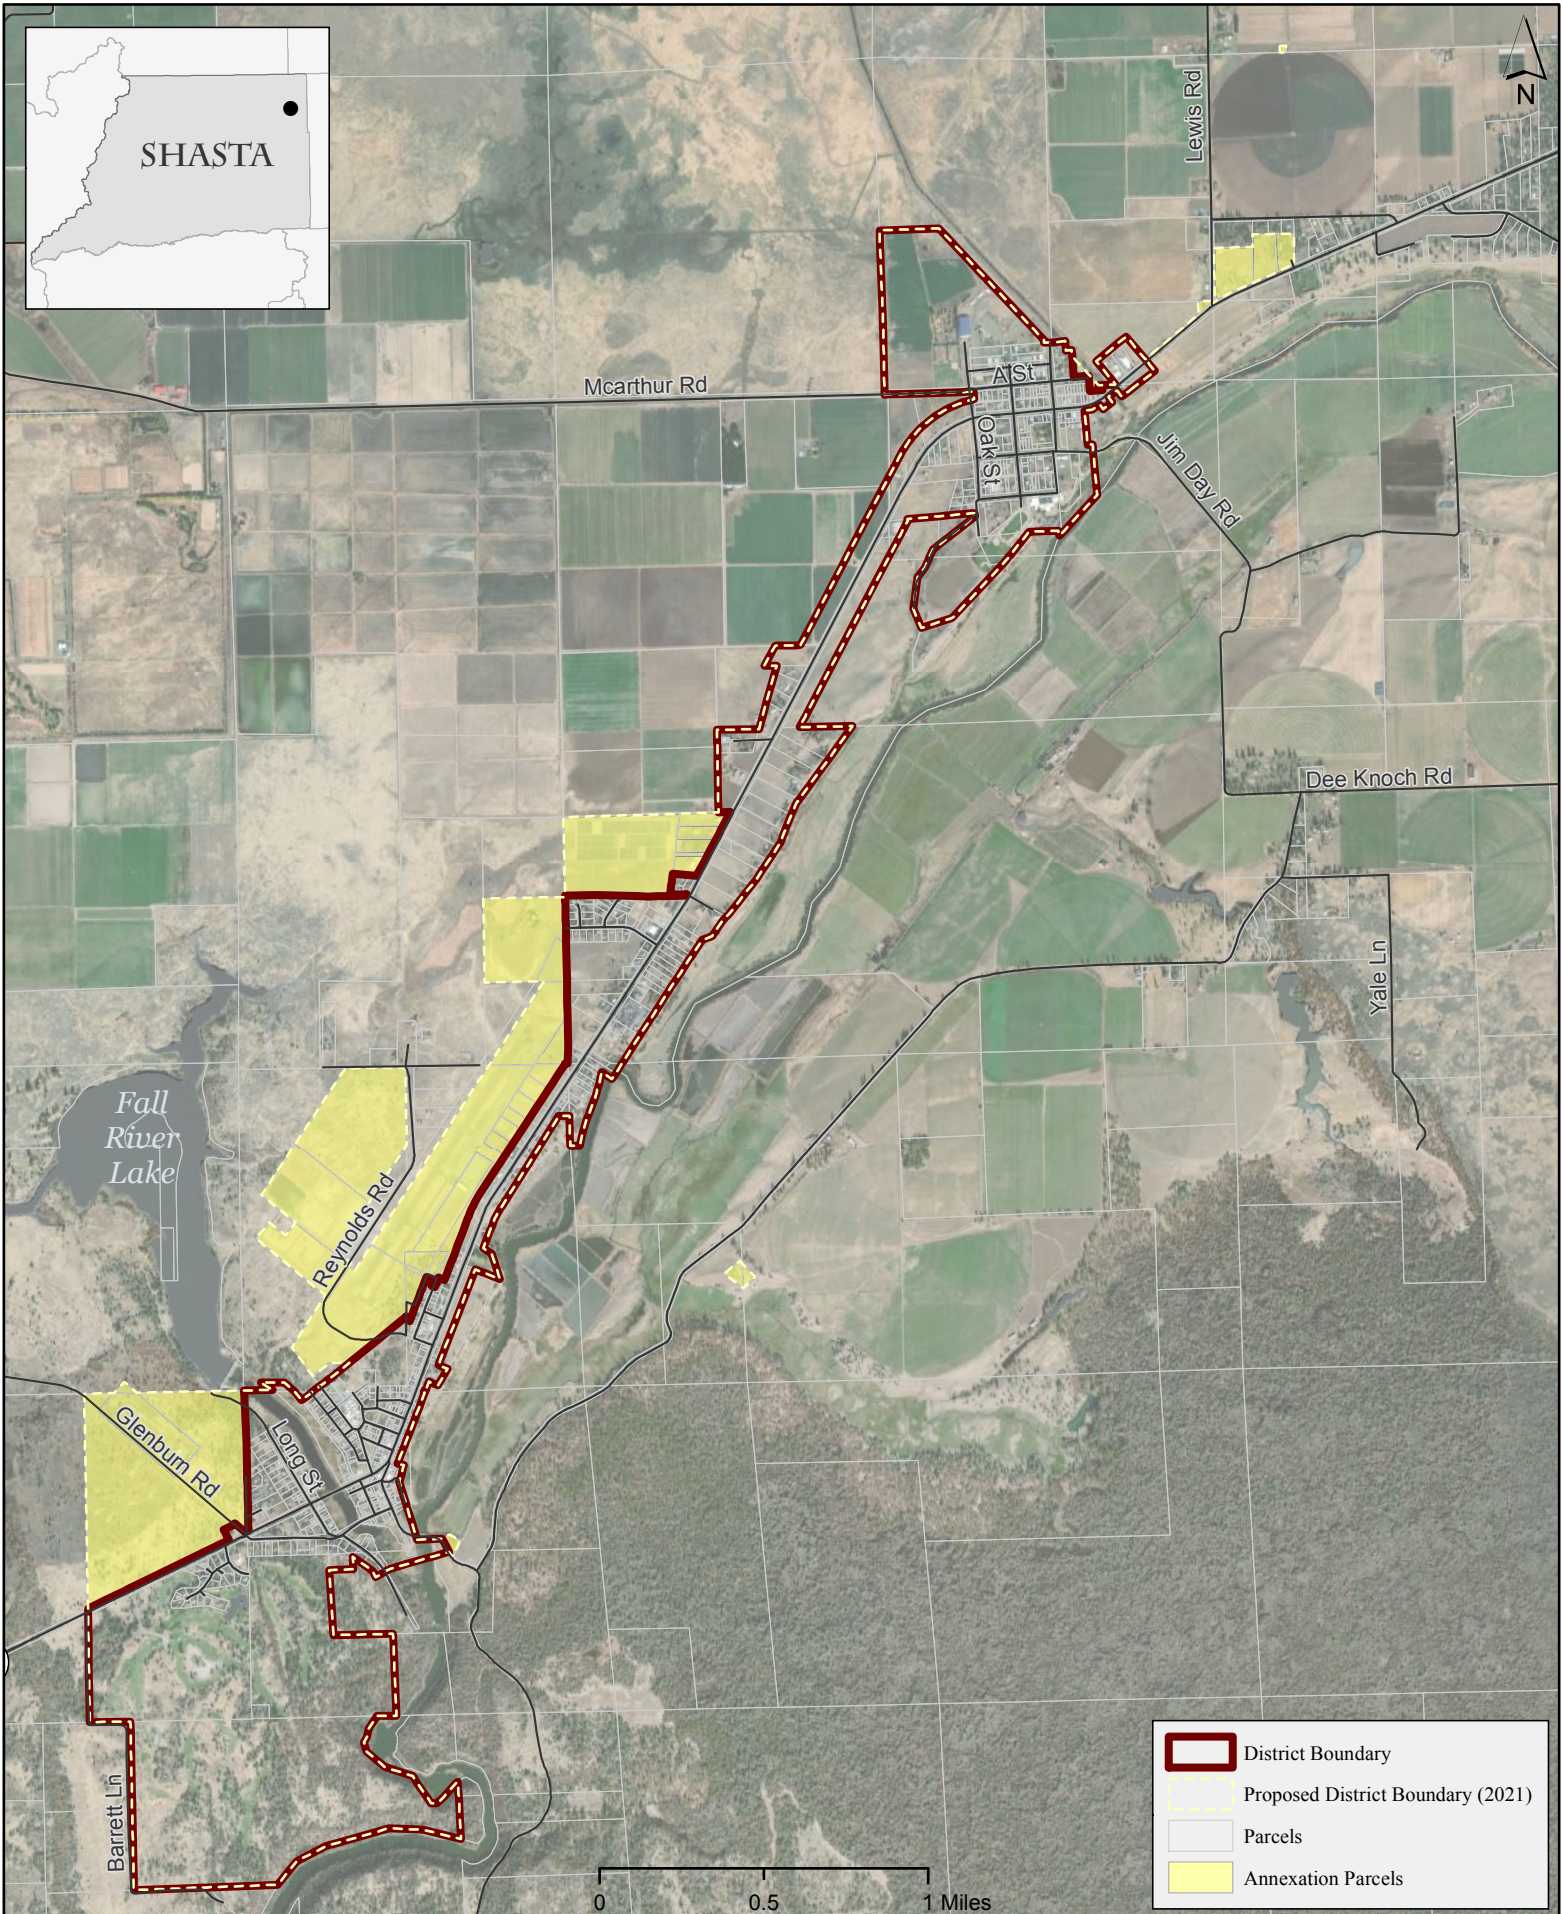

SHASTA

- District Boundary
- Proposed District Boundary (2021)
- Parcels
- Annexation Parcels

# Fall River Valley CSD Proposed Annexation

Figure

Date: 2/16/2021

Sources: Boundaries, Roads, Parcels: Shasta County GIS.