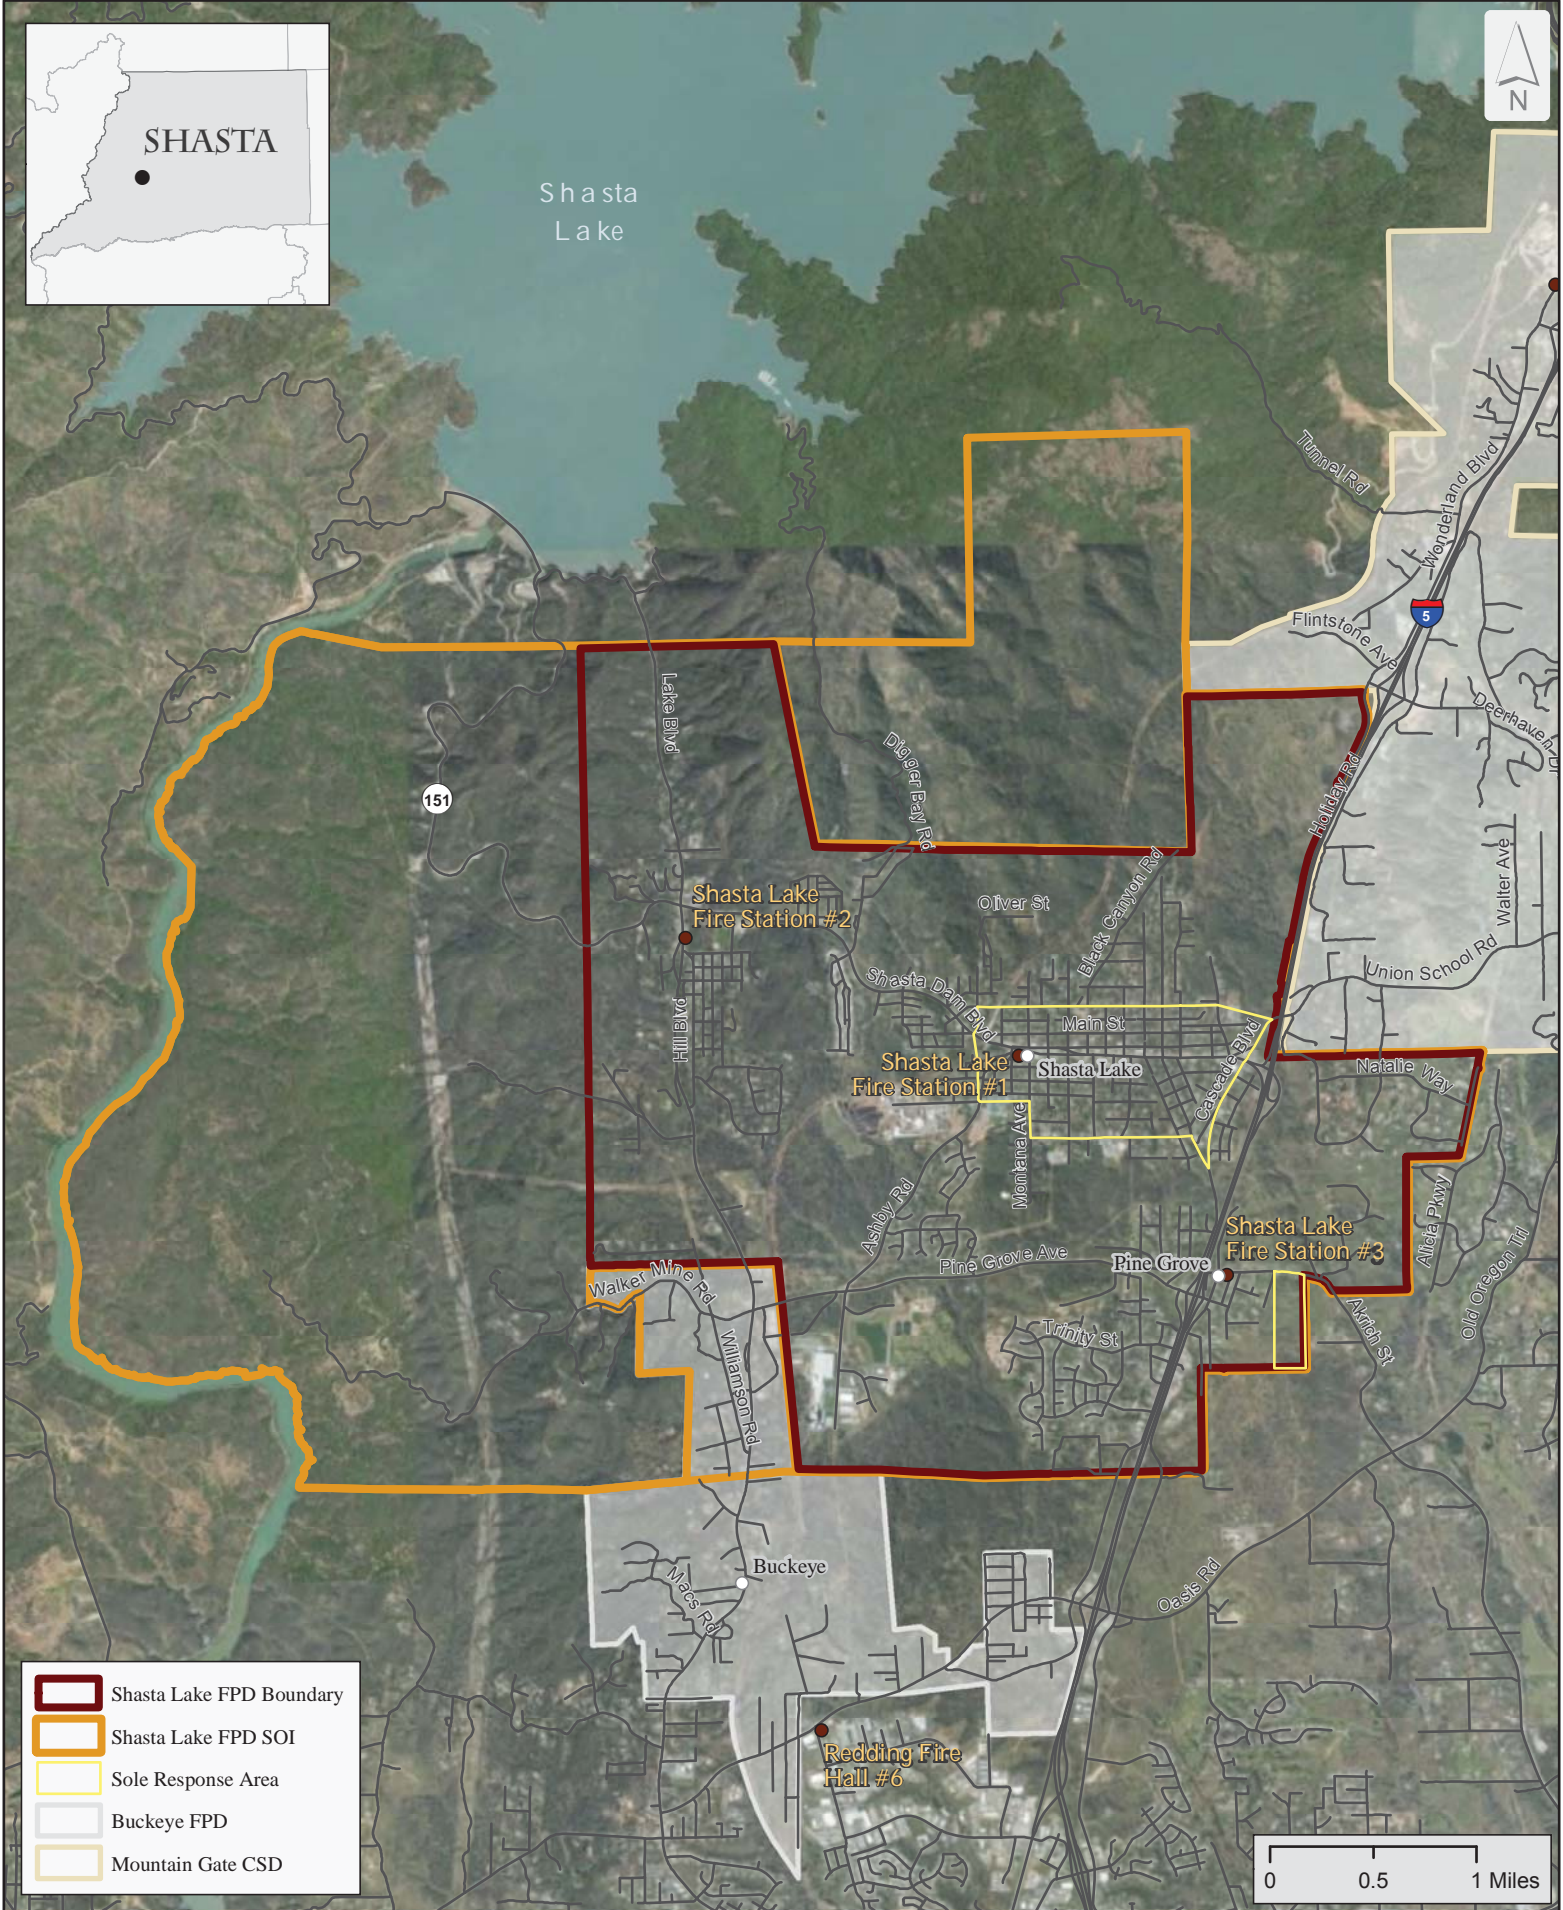

Shasta Lake

-  Shasta Lake FPD Boundary
-  Shasta Lake FPD SOI
-  Sole Response Area
-  Buckeye FPD
-  Mountain Gate CSD

Shasta Lake Fire Protection District

Figure

9

Date: 10/18/2018